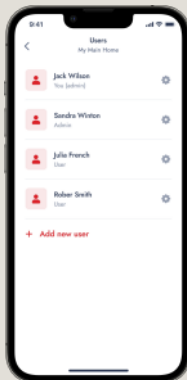

## YOUR SILENT ALARM

The B&D® App features real time notifications alerting you whenever your door is operated, opened for an extended period of time or when your opener is in need of a service.

## ACTIVITY LOG

You can view usage history on the App so you know who has operated your garage door and when.