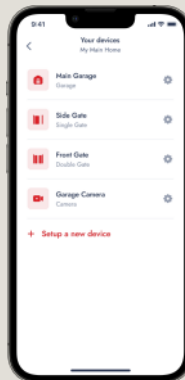

## YOUR SILENT ALARM

The B&D® App features real time notifications alerting you whenever your door is operated, opened for an extended period of time or when your opener is in need of a service.

## CUSTOMISATION

The B&D® App can be customised to suit your lifestyle. From partial opening modes to restricting door access times, your protection and security is a priority.

## ACTIVITY LOG

You can view usage history on the App so you know who has operated your garage door and when.

## TOTAL CONTROL

The B&D App allows authorised users to operate the garage door without a remote. Give access to as many users as you like or remove access at the click of a button.