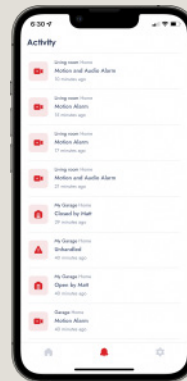

ACTIVITY LOG

You can view usage history on the App so you know who has operated your garage door and when.