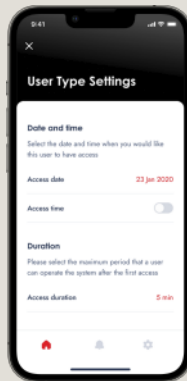

CUSTOMISATION

The B&D® App can be customised to suit your lifestyle. From partial opening modes to restricting door access times, your protection and security is a priority.