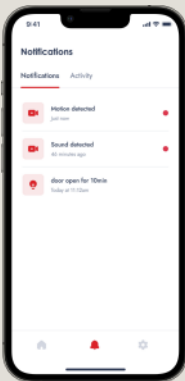

Best of all, the kit is available for both Rolling and Sectional style garage doors.

**DOWNLOAD AND TRY IN DEMO MODE NOW!**

Scan QR code to download App for iOS devices

Scan QR code to download App for Android devices

\* Subject to cellular and WiFi connection and availability. Note - Kit includes Smart Hub & accessories. Phone not included. B&D strongly recommend the use of Safety Beams with the Smart Phone Control Kit.

Smart Phone Control is a great solution for those who carry a smart phone all the time.